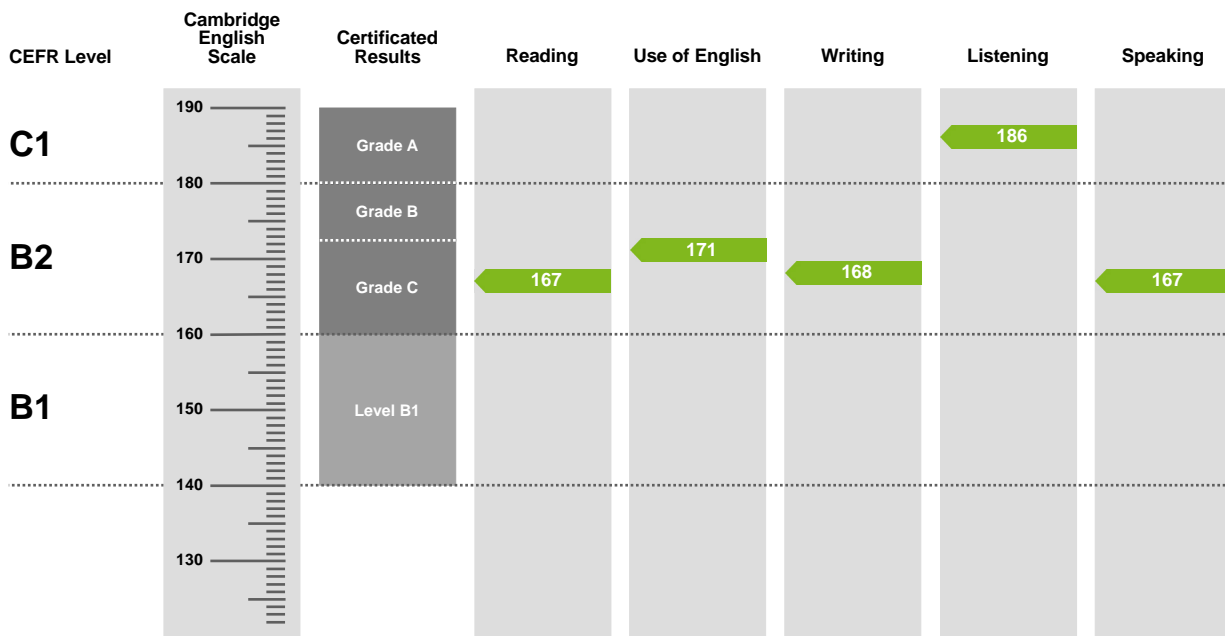

Result

Pass at Grade C

Overall Score

172

CEFR Level

B2

The First Certificate in English (FCE) is an examination targeted at Level B2 in the Council of Europe's Common European Framework of Reference.

Candidates achieving Grade A (between 180 and 190 on the Cambridge English Scale) receive the First Certificate in English stating that they have demonstrated ability at Level C1. Candidates achieving Grade B or Grade C (between 160 and 179 on the Cambridge English Scale) receive the First Certificate in English at Level B2.

Candidates whose performance is below Level B2, but falls within Level B1 (between 140 and 159 on the Cambridge English Scale), receive a Cambridge English certificate stating that they have demonstrated ability at Level B1.